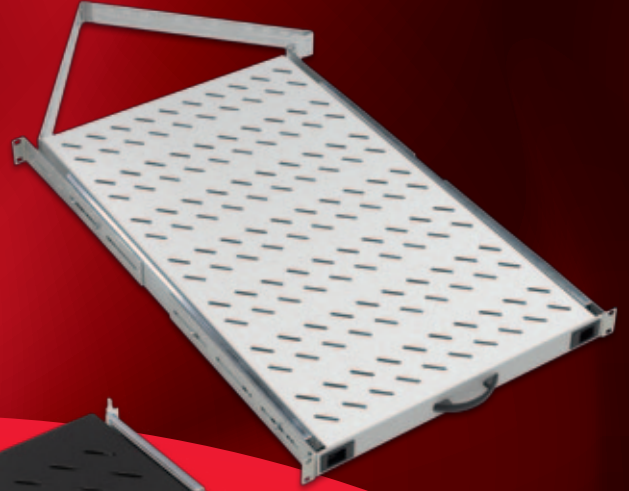

ACCESSORIES

General purpose storage drawers, could house various user manuals, software CDs secure way. Additionally can be integrated with Keyboard. Adjustable in depth mechanic sliding brackets specially designed and formed from extruded aluminium material. Supply is in RAL 9005 Black and RAL 7035 Light Grey colors. Main Body is from Steel Material, with high technology bending strengthening accessory, Load capacity 50 kg.

GENERAL STORAGE DRAWERS	Logistics Data						COMPATIBLE WITH																						
							DYNAMIC Series Free Standing Cabinets W (Width) x D (Depth) mm				DYNAMAX Series Free Standing Server Cabinets W (Width) x D (Depth) mm		NETBOX Series Wall Mounting Cabinets W (Width) x D (Depth) mm		19" NETBOX Series SOHO Cabinets W (Width) x D (Depth) mm		10" NETBOX Series SOHO Cabinets W (Width) x D (Depth) mm		19" NETBOX Home Series Cabinets W (Width) x D (Depth) mm		NETBOX Slim Series Cabinets W (Width) x D (Depth) mm		DYNAFRAME Frame Systems W 530 x D (Depth) mm						
Part Number* and Product Description	Product Dimensions mm	Pack Dimensions mm	Product Net Weight kg	Product Gross Weight kg	QTY in Boxes	Box Dimensions mm	Box Gross Weight kg	600x600	600x800	600x1000	800x600	800x800	800x1000	600x1000	800x1000	600x450	600x600	600x450+150	540x300	540x400	312x300	600x150	600x300	522x480	Single Frame with 80mm depth Frame	Double Frame System with 80mm depth Frame D:670mm	Double Frame System with 80mm depth Frame D:870mm	Double Frame System with 80mm depth Frame D:1070mm	Single Frame with 160mm depth Frame
LN-RAF-CEK-1U40-CC 1U 19" Keyboard and General Storage Drawer D=400mm	482x405x44	515x415x55	3,6	4	6	545x425x400	26	●	●	●	●	●	●	●	●											●	●	●	
LN-RAF-CEK-2U40-CC 2U 19" Keyboard and General Storage Drawer D=400mm	482x405x88	515x425x100	5,5	6	4	545x425x400	26	●	●	●	●	●	●	●	●											●	●	●	
LN-RAF-CEK-3U40-CC 3U 19" Keyboard and General Storage Drawer D=400mm	482x405x130	515x425x150	7,1	7,7	3	550x430x480	25	●	●	●	●	●	●	●	●											●	●	●	