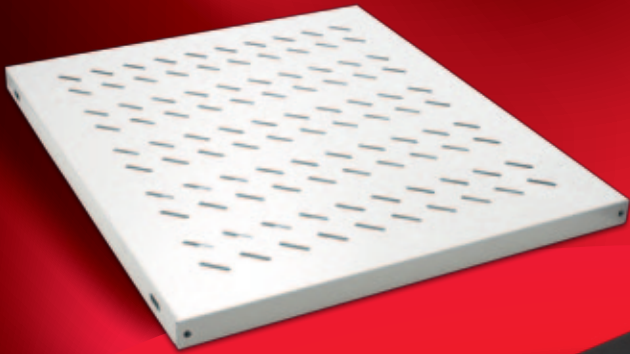

ACCESSORIES

General purpose storage drawers, could house various user manuals, software CDs secure way. Additionally can be integrated with Keyboard. Adjustable in depth mechanic sliding brackets specially designed and formed from extruded aluminium material. Supply is in RAL 9005 Black and RAL 7035 Light Grey colors. Main Body is from Steel Material, with high technology bending strengthening accessory, Load capacity 50 kg.

* CC= Color Code, LG Light Grey RAL 7035, BL Black RAL 9005, customers to define while ordering.