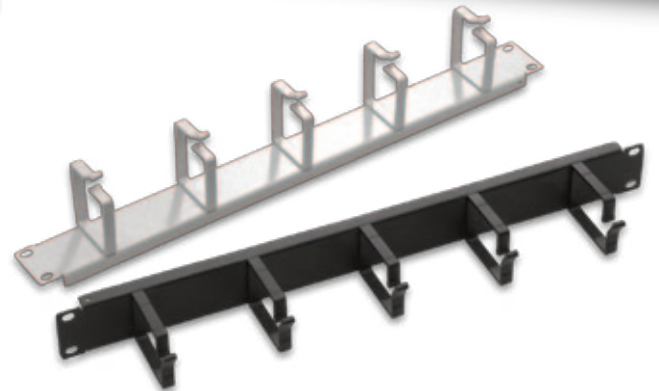

ACCESSORIES

General purpose storage drawers, could house various user manuals, software CDs secure way. Additionally can be integrated with Keyboard. Adjustable in depth mechanic sliding brackets specially designed and formed from extruded aluminium material. Supply is in RAL 9005 Black and RAL 7035 Light Grey colors. Main Body is from Steel Material, with high technology bending strengthening accessory, Load capacity 50 kg.

GENERAL STORAGE DRAWERS	Logistics Data						COMPATIBLE WITH																						
							DYNAMIC Series Free Standing Cabinets W (Width) x D (Depth) mm				DYNAMAX Series Free Standing Server Cabinets W (Width) x D (Depth) mm		NETBOX Series Wall Mounting Cabinets W (Width) x D (Depth) mm		19" NETBOX Series SOHO Cabinets W (Width) x D (Depth) mm		10" NETBOX Series SOHO Cabinets W (Width) x D (Depth) mm		19" NETBOX Home Series Cabinets W (Width) x D (Depth) mm		NETBOX Slim Series Cabinets W (Width) x D (Depth) mm		DYNAFRAME Frame Systems W 530 x D (Depth) mm						
Part Number* and Product Description	Product Dimensions mm	Pack Dimensions mm	Product Net Weight kg	Product Gross Weight kg	QTY in Boxes	Box Dimensions mm	Box Gross Weight kg	600x600	600x800	600x1000	800x600	800x800	800x1000	600x1000	800x1000	600x450	600x600	600x450+150	540x300	540x400	312x300	600x150	600x300	522x480	Single Frame with 80mm depth Frame	Double Frame System with 80mm depth Frame D:670mm	Double Frame System with 80mm depth Frame D:870mm	Double Frame System with 80mm depth Frame D:1070mm	Single Frame with 160mm depth Frame
LN-RAF-CEK-1U40-CC 1U 19" Keyboard and General Storage Drawer D=400mm	482x405x44	515x415x55	3,6	4	6	545x425x400	26	●	●	●	●	●	●	●	●											●	●	●	
LN-RAF-CEK-2U40-CC 2U 19" Keyboard and General Storage Drawer D=400mm	482x405x88	515x425x100	5,5	6	4	545x425x400	26	●	●	●	●	●	●	●	●											●	●	●	
LN-RAF-CEK-3U40-CC 3U 19" Keyboard and General Storage Drawer D=400mm	482x405x130	515x425x150	7,1	7,7	3	550x430x480	25	●	●	●	●	●	●	●	●											●	●	●	