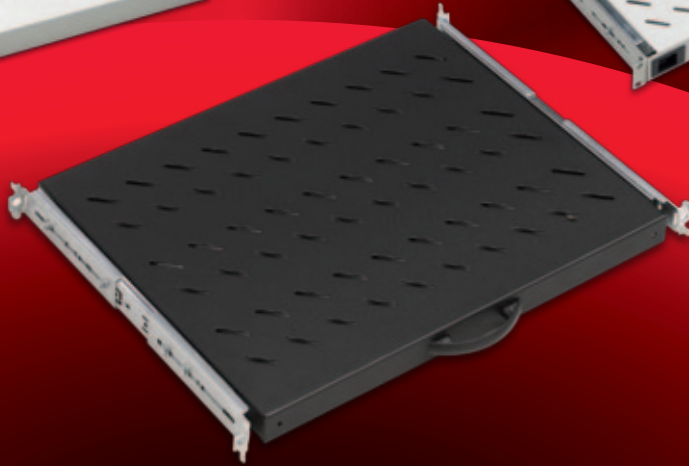

ACCESSORIES

General purpose storage drawers, could house various user manuals, software CDs secure way. Additionally can be integrated with Keyboard. Adjustable in depth mechanic sliding brackets specially designed and formed from extruded aluminium material. Supply is in RAL 9005 Black and RAL 7035 Light Grey colors. Main Body is from Steel Material, with high technology bending strengthening accessory, Load capacity 50 kg.

GENERAL STORAGE DRAWERS	Logistics Data						COMPATIBLE WITH																						
							DYNAMIC Series Free Standing Cabinets W (Width) x D (Depth) mm				DYNAMAX Series Free Standing Server Cabinets W (Width) x D (Depth) mm		NETBOX Series Wall Mounting Cabinets W (Width) x D (Depth) mm		19" NETBOX Series SOHO Cabinets W (Width) x D (Depth) mm		10" NETBOX Series SOHO Cabinets W (Width) x D (Depth) mm		19" NETBOX Home Series Cabinets W (Width) x D (Depth) mm		NETBOX Slim Series Cabinets W (Width) x D (Depth) mm		DYNAFRAME Frame Systems W 530 x D (Depth) mm						
Part Number* and Product Description	Product Dimensions mm	Pack Dimensions mm	Product Net Weight kg	Product Gross Weight kg	QTY in Boxes	Box Dimensions mm	Box Gross Weight kg	600x600	600x800	600x1000	800x600	800x800	800x1000	600x1000	800x1000	600x450	600x600	600x450+150	540x300	540x400	312x300	600x150	600x300	522x480	Single Frame with 80mm depth Frame	Double Frame System with 80mm depth Frame D:670mm	Double Frame System with 80mm depth Frame D:870mm	Double Frame System with 80mm depth Frame D:1070mm	Single Frame with 160mm depth Frame
LN-RAF-CEK-1U40-CC 1U 19" Keyboard and General Storage Drawer D=400mm	482x405x44	515x415x55	3,6	4	6	545x425x400	26	●	●	●	●	●	●	●	●											●	●	●	
LN-RAF-CEK-2U40-CC 2U 19" Keyboard and General Storage Drawer D=400mm	482x405x88	515x425x100	5,5	6	4	545x425x400	26	●	●	●	●	●	●	●	●											●	●	●	
LN-RAF-CEK-3U40-CC 3U 19" Keyboard and General Storage Drawer D=400mm	482x405x130	515x425x150	7,1	7,7	3	550x430x480	25	●	●	●	●	●	●	●	●											●	●	●	